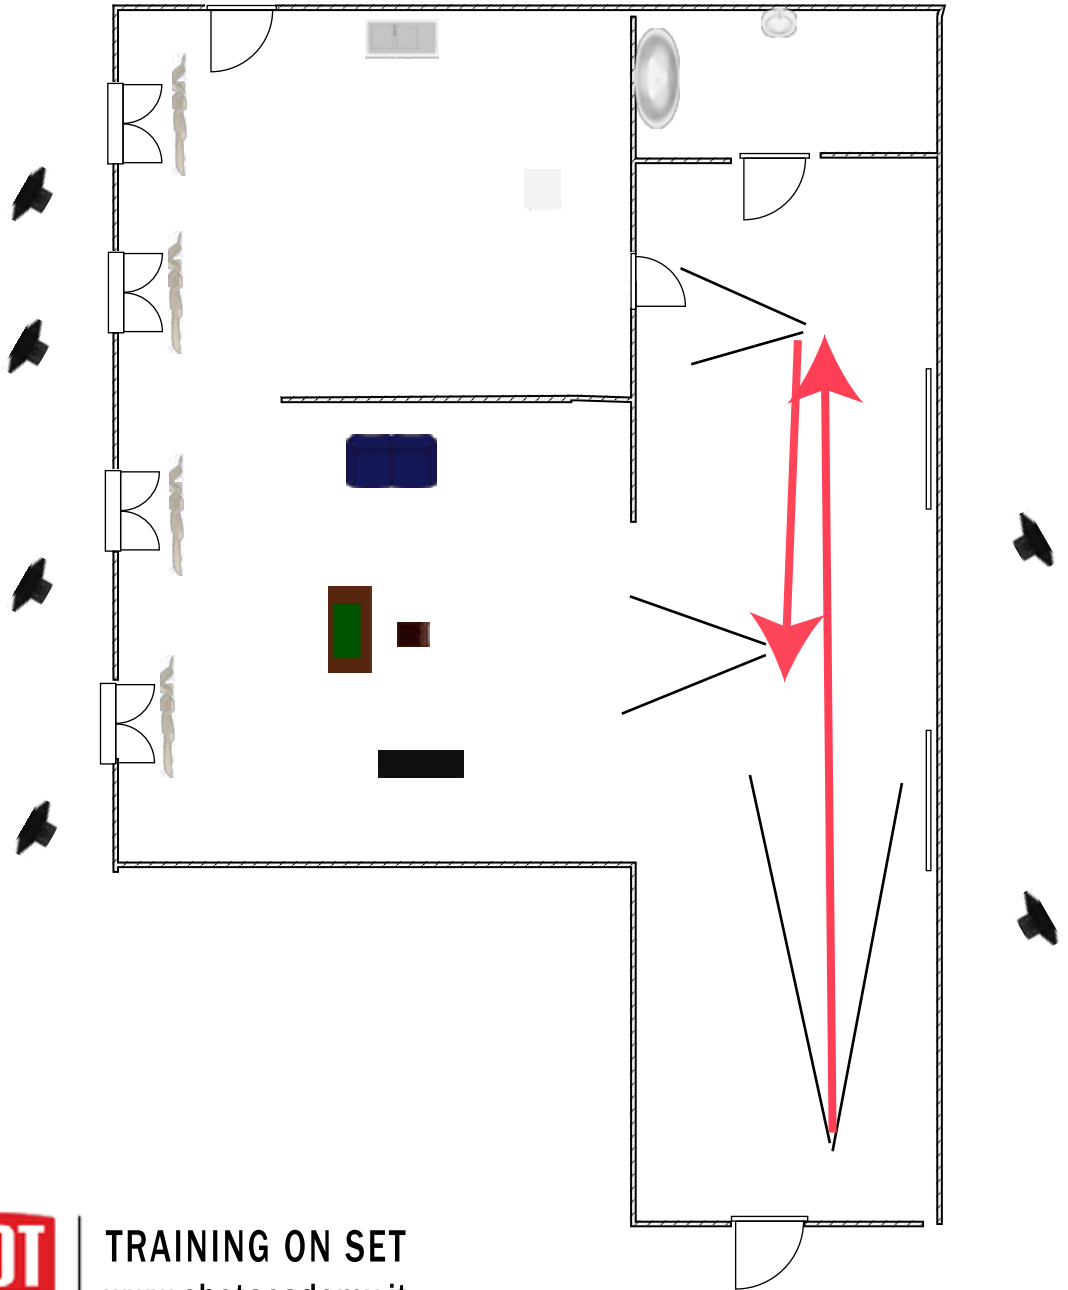

PLAN VIEW PRE-LIGHTING

TRAINING ON SET
www.shotacademy.it

FORMAZIONE PROFESSIONALE PER IL CINEMA

PLAN VIEW 3D PRE-LIGHTING